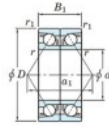

Deep groove ball bearing single row 7056-BDB-FY-JTEKT - 7056-BDB-FY-KOYO

<https://www.123bearing.ca/bearing-housing/deep-groove-bearing/single-row/7056-bdb-fy-koyo>

Boundary dimensions

Bearing No.	Boundary dimensions(mm)					Basic load ratings(kN)		Fatigue load	factor	Limiting speeds(min-1)
	d	D	B	r1(mm)	r2(mm)	C_r	C_{0r}	lim1(kN)	10	Grease Lub.
7056BDB FY	280	420	130	4	1.5	623	906	26.2	-	850

PRODUCT FEATURES

Brand	JTEKT
N° Ean13	3616060649164
Inside diameter	280 mm
Outside diameter	420 mm
Thickness	130 mm
Limiting speed	850 rpm
Dynamic load	623 kN
Static load	906 kN
Packaging	1

contact@123bearing.ca

+1(646) 712 9672

CRT4 de Lesquin 60 Rue Du Haut De Sainghin 59273 Fretin FRANCE