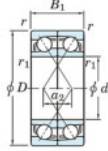

Deep groove ball bearing single row 7304-DF-JTEKT - 7304-DF-KOYO

<https://www.123bearing.ca/bearing-housing/deep-groove-bearing/single-row/7304-df-koyo>

Boundary dimensions

Angular ball bearings Face to face (DF)

Bearing No.	Boundary dimensions(mm)						Basic load ratings(kN)		Fatigue load limit(kN) C ₁₀	factor f0	Limiting speeds(min-1) Grease lub.
	d	D	B	r (min)	r1 (min)	r2 (min)	C _r	C _{0r}			
7304DF	20	52	30	1.1	0.6		38	20.8	1.6	-	10000

PRODUCT FEATURES

Brand	JTEKT
N° Ean13	4549250271083
Inside diameter	20 mm
Outside diameter	52 mm
Thickness	30 mm
Limiting speed	10000 rpm
Dynamic load	38 kN
Static load	20.8 kN
Packaging	1

contact@123bearing.ca