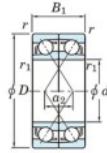

## Deep groove ball bearing single row 7301-DF-FY-JTEKT - 7301-DF-FY-KOYO

<https://www.123bearing.ca/bearing-housing/deep-groove-bearing/single-row/7301-df-fy-koyo>

Boundary dimensions

Single ball bearings Face to face (DF)

| Bearing No. | Boundary dimensions (mm) |    |    |         |          |                | Basic load ratings (kN) |      | Fatigue load limit (kN)<br>C <sub>u</sub> | factor<br>f <sub>0</sub> | Limiting speeds (min <sup>-1</sup> )<br>Grease lub. |
|-------------|--------------------------|----|----|---------|----------|----------------|-------------------------|------|---|--------------------------|---|
|             | d                        | D  | B  | r (min) | r1 (min) | C <sub>r</sub> | C <sub>0r</sub>         |      |   |                          |   |
| 7301DF FY   | 12                       | 37 | 24 | 1       | -        | 20.7           | 9.2                     | 0.72 | -   | 20000                    |   |

## PRODUCT FEATURES

|                  |               |
|------------------|---------------|
| Brand            | JTEKT         |
| N° Ean13         | 3616060650740 |
| Inside diameter  | 12 mm         |
| Outside diameter | 37 mm         |
| Thickness        | 24 mm         |
| Limiting speed   | 20000 rpm     |
| Dynamic load     | 20.7 kN       |
| Static load      | 9.2 kN        |
| Packaging        | 1             |