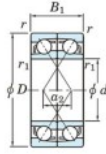

## Deep groove ball bearing single row 7407-BDF-FY-JTEKT - 7407-BDF-FY-KOYO

<https://www.123bearing.ca/bearing-housing/deep-groove-bearing/single-row/7407-bdf-fy-koyo>

Boundary dimensions

Original ball bearings Face to face (FF)

Bearing No.	Boundary dimensions(mm)					Basic load ratings(kN)		Fatigue load limit(kN)	factor f0	Limiting speeds(min-1)
	d	D	B	r1(min)	r1(max)	Cr	Cor			
7407BDF FY	35	100	50	1.5	-	114	68.6	4.9	-	4300

### PRODUCT FEATURES

Brand	JTEKT
N° Ean13	3616060651419
Inside diameter	35 mm
Outside diameter	100 mm
Thickness	50 mm
Limiting speed	4300 rpm
Dynamic load	114 kN
Static load	68.6 kN
Packaging	1

[contact@123bearing.ca](mailto:contact@123bearing.ca)