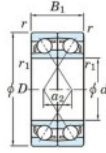

## Deep groove ball bearing single row 7910-CDF-FY-JTEKT - 7910-CDF-FY-KOYO

<https://www.123bearing.ca/bearing-housing/deep-groove-bearing/single-row/7910-cdf-fy-koyo>

Boundary dimensions

Angular ball bearings Face to face (DF)

Bearing No.	Boundary dimensions(mm)				Basic load ratings(kN)		Fatigue load limit(kN)	factor	Limiting speeds(min-1)	
	d	D	B	r1(min)	r1(max)	Cr				CoCr
7910CDF FY	50	72	24	0.6	-	35.4	31.4	1.7	16.2	11000

## PRODUCT FEATURES

Brand	JTEKT
N° Ean13	3616060651532
Inside diameter	50 mm
Outside diameter	72 mm
Thickness	24 mm
Limiting speed	11000 rpm
Dynamic load	35.4 kN
Static load	31.4 kN
Packaging	1

[contact@123bearing.ca](mailto:contact@123bearing.ca)