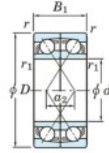

Deep groove ball bearing single row 7011-BDF-FY-JTEKT - 7011-BDF-FY-KOYO

<https://www.123bearing.ca/bearing-housing/deep-groove-bearing/single-row/7011-bdf-fy-koyo>

Boundary dimensions

Single ball bearings Face to face (FF)

Bearing No.	Boundary dimensions (mm)					Basic load ratings (kN)		Fatigue load limit (kN)	factor	Limiting speeds (min ⁻¹)
	d	D	B	r (min)	r1 (min)	Cr	Cor	Cr	f0	Grease lub.
7011BDF FY	55	90	36	1.1	-	56.7	47.5	2.55	-	5000

PRODUCT FEATURES

Brand	JTEKT
N° Ean13	3616060651693
Inside diameter	55 mm
Outside diameter	90 mm
Thickness	36 mm
Limiting speed	5000 rpm
Dynamic load	56.7 kN
Static load	47.5 kN
Packaging	1

contact@123bearing.ca