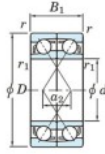

Deep groove ball bearing single row 7312-CDF-FY-JTEKT - 7312-CDF-FY-KOYO

<https://www.123bearing.ca/bearing-housing/deep-groove-bearing/single-row/7312-cdf-fy-koyo>

Boundary dimensions

Two ball bearings Face to face (FF)

Bearing No.	Boundary dimensions(mm)					Basic load ratings(kN)		Fatigue load factor		Limiting speeds(min-1)
	d	D	B	r1(min)	r1(max)	Cr	C0r	Ca	f0	Grease lub.
7312CDF FY	60	130	62	2.1	-	201	141	10.5	13.4	6800