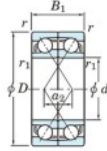

Deep groove ball bearing single row 7015-BDF-JTEKT - 7015-BDF-KOYO

<https://www.123bearing.ca/bearing-housing/deep-groove-bearing/single-row/7015-bdf-koyo>

Boundary dimensions

Single ball bearings Face to face (FF)

Bearing No.	Boundary dimensions(mm)					Basic load ratings(kN)		Fatigue load factor		Limiting speeds(min-1)
	d	D	B	r1(min)	r1(max)	Cr	Cor	C0	F0	Grease lub.
7015BDF FY	75	115	40	1.1	-	79.3	75.2	3.95	-	3800

PRODUCT FEATURES

Brand	JTEKT
N° Ean13	3616060652256
Inside diameter	75 mm
Outside diameter	115 mm
Thickness	40 mm
Limiting speed	3800 rpm
Dynamic load	79.3 kN
Static load	75.2 kN
Packaging	1

contact@123bearing.ca