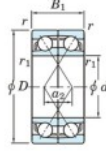

## Deep groove ball bearing single row 7319-CDF-FY-JTEKT - 7319-CDF-FY-KOYO

<https://www.123bearing.ca/bearing-housing/deep-groove-bearing/single-row/7319-cdf-fy-koyo>

Boundary dimensions

Single row bearings Face to face (DF)

Bearing No.	Boundary dimensions (mm)				Basic load ratings (kN)		Fatigue load factor		Limiting speeds (min-1)	
	d	D	B	r (min)	Cr	Cor	Cu	f0	Grease lub.	
7319CDF FY	95	200	90	3	-	376	319	13.6	13.5	4400

## PRODUCT FEATURES

Brand	JTEKT
N° Ean13	3616060652959
Inside diameter	95 mm
Outside diameter	200 mm
Thickness	90 mm
Limiting speed	4400 rpm
Dynamic load	376 kN
Static load	319 kN
Packaging	1

[contact@123bearing.ca](mailto:contact@123bearing.ca)