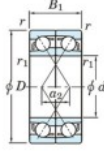

Deep groove ball bearing single row 7920-CDF-FY-JTEKT - 7920-CDF-FY-KOYO

<https://www.123bearing.ca/bearing-housing/deep-groove-bearing/single-row/7920-cdf-fy-koyo>

Boundary dimensions

Angular ball bearings Face to face (DF)

Bearing No.	Boundary dimensions(mm)					Basic load ratings(kN)		Fatigue load factor		Limiting speeds(min-1)
	d	D	B	r1(min)	r1(max)	C _r	C _{0r}	f ₀	f ₀	Grease lub.
7920CDF FY	100	140	40	1.1	-	113	117	5.65	16.3	5500

PRODUCT FEATURES

Brand	JTEKT
N° Ean13	3616060652973
Inside diameter	100 mm
Outside diameter	140 mm
Thickness	40 mm
Limiting speed	5500 rpm
Dynamic load	113 kN
Static load	117 kN
Packaging	1

contact@123bearing.ca