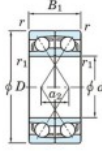

Deep groove ball bearing single row 7221-CDF-FY-JTEKT - 7221-CDF-FY-KOYO

<https://www.123bearing.ca/bearing-housing/deep-groove-bearing/single-row/7221-cdf-fy-koyo>

Boundary dimensions

(Single row) bearings Face to face (FF)

Bearing No.	Boundary dimensions(mm)					Basic load ratings(kN)		Fatigue load factor		Limiting speeds(min-1) Grease lub.
	d	D	B	r(min)	r1(min)	C _r	C _{0r}	C _u	f ₀	
7221CDF FY	105	190	72	2.1	-	330	287	15.2	14.6	4300