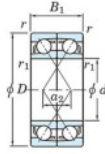

Deep groove ball bearing single row 7224-CDF-FY-JTEKT - 7224-CDF-FY-KOYO

<https://www.123bearing.ca/bearing-housing/deep-groove-bearing/single-row/7224-cdf-fy-koyo>

Boundary dimensions

Wider ball bearings Face to face (FF)

Bearing No.	Boundary dimensions(mm)					Basic load ratings(kN)		Fatigue load factor		Limiting speeds(min-1) Grease Lub.
	d	D	B	r1(min)	r1(max)	C _{0r}	C _{0r}	C _{0r}	f ₀	
7224CDF FY	120	215	80	2.1	-	385	359	17.9	14.6	3800