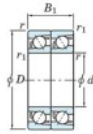

Deep groove ball bearing single row 7226-CDT-FY-JTEKT - 7226-CDT-FY-KOYO

<https://www.123bearing.ca/bearing-housing/deep-groove-bearing/single-row/7226-cdt-fy-koyo>

Boundary dimensions

Bearing No.	Boundary dimensions(mm)						Basic load ratings(kN)		Fatigue load factor		Limiting speeds(min-1)
	d	D	B	r1(mm)	r2(mm)	r3(mm)	Cr	C0r	10	60	Grease lub.
7226CDT FY	130	230	80	3	1.1		433	428	16.5	14.7	3500

PRODUCT FEATURES

Brand	JTEKT
N° Ean13	3616060658807
Inside diameter	130 mm
Outside diameter	230 mm
Thickness	80 mm
Limiting speed	3500 rpm
Dynamic load	433 kN
Static load	428 kN
Packaging	1

contact@123bearing.ca

+1(646) 712 9672

CRT4 de Lesquin 60 Rue Du Haut De Sainghin 59273 Fretin FRANCE