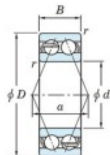

Deep groove ball bearing single row 5203-JTEKT - 5203-KOYO

<https://www.123bearing.ca/bearing-housing/deep-groove-bearing/single-row/5203-koyo>

Boundary dimensions

Angular Ball Bearings - Double-row - Open

Bearing No.	Boundary dimensions(mm)				Basic load ratings(kN)		Fatigue load limit(kN)	Limiting speeds(min-1)
	d	D	B	r(min)	Cr	CoR	Cu	Grease lub.
5203	17	40	17.5	0.6	16.5	8.15	0.42	11000

PRODUCT FEATURES

Brand	JTEKT
N° Ean13	4549250135934
Inside diameter	17 mm
Outside diameter	40 mm
Thickness	17.5 mm
Limiting speed	11000 rpm
Weight	103 g
Dynamic load	16.5 kN
Static load	8.15 kN
Packaging	1

contact@123bearing.ca