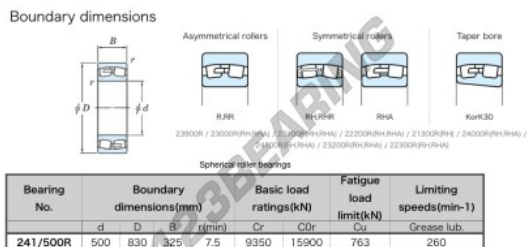

## Deep groove ball bearing single row 241-500-R-JTEKT - 241-500-R-KOYO

<https://www.123bearing.ca/bearing-housing/deep-groove-bearing/single-row/241-500-r-koyo>

### PRODUCT FEATURES

Brand	JTEKT
N° Ean13	3616060672599
Inside diameter	500 mm
Outside diameter	830 mm
Thickness	325 mm
Limiting speed	260 rpm
Dynamic load	9350 kN
Static load	15900 kN
Packaging	1

[contact@123bearing.ca](mailto:contact@123bearing.ca)