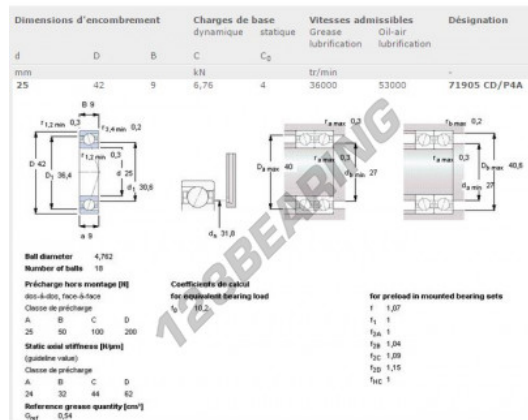

Deep groove ball bearing single row 71905CD-P4A-SKF - 71905CD-P4A-SKF

<https://www.123bearing.ca/bearing-housing/deep-groove-bearing/single-row/71905cd-p4a-skf>

PRODUCT FEATURES

Brand	SKF
N° Ean13	7316570235760
Inside diameter	25 mm
Sealing	Non-tight
Cage	Non-metallic
Contact angle	15 °
Outside diameter	42 mm
Thickness	9 mm
Dynamic load	6.76 kN
Static load	4 kN
Packaging	1