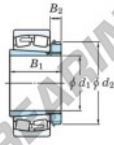

Spherical roller bearing 23284RK-H3284-JTEKT - 23284RK-H3284-KOYO

<https://www.123bearing.ca/bearing-housing/roller-bearing/spherical/23284rk-h3284-koyo>

Boundary dimensions

Bearing No.	Boundary dimensions (mm)				Basic load ratings (kN)		Limiting speeds (min ⁻¹)	
	d1	D	B	r (mm)	Cr	C0r	Grease lub.	Oil lub.
23284RK-H3284	400	760	272	7.5	8130	11500	320	430

PRODUCT FEATURES

Brand	JTEKT
N° Ean13	3616060792518
Inside diameter	400 mm
Outside diameter	760 mm
Thickness	272 mm
Limiting speed	320 rpm
Dynamic load	8130 kN
Static load	11500 kN
Packaging	1

contact@123bearing.ca