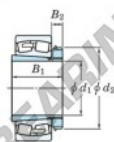

Spherical roller bearing 23996RK-H3996-JTEKT - 23996RK-H3996-KOYO

<https://www.123bearing.ca/bearing-housing/roller-bearing/spherical/23996rk-h3996-koyo>

Boundary dimensions

Bearing No.	Boundary dimensions (mm)				Basic load ratings (kN)		Limiting speeds (min ⁻¹)	
	d1	D	B	rim	C _r	C _{0r}	Grease lub.	Oil lub.
23996RK-H3996	450	650	128	5	3290	6130	350	460

PRODUCT FEATURES

Brand	JTEKT
N° Ean13	3616060792709
Inside diameter	450 mm
Outside diameter	650 mm
Thickness	128 mm
Limiting speed	350 rpm
Dynamic load	3290 kN
Static load	6130 kN
Packaging	1

contact@123bearing.ca