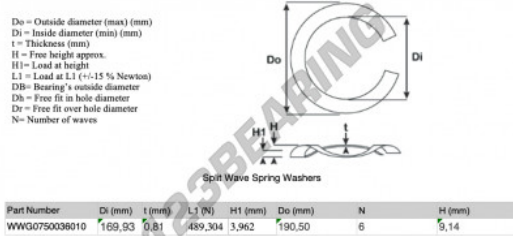

Split wave spring washer

SWSW-190.50-169.93-0.81-6 - SWSW-190.50-169.93-0.81-6

<https://www.123bearing.ca/accessories/washer/split-wave-spring-washer/swsw-190.50-169.93-0.81-6>

PRODUCT FEATURES

Brand	GEN
Inside diameter	169.93 mm
Inside diameter	6.69" inch
Thickness	0.81 mm
Thickness	0.032" inch
Material	STEEL
Packaging	1
Load at L1	489.304 N
Load height	3.962
Outside diameter (max)	190.5 mm
Outside diameter (max)	7 1/2" inch
Number of waves	6