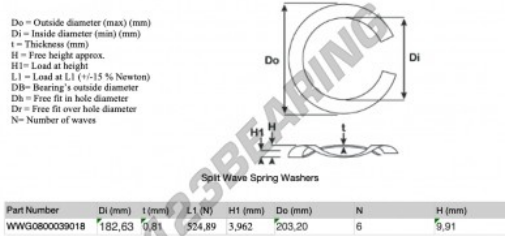

### PRODUCT FEATURES

Brand	GEN
Inside diameter	182.63 mm
Thickness	0.81 mm
Material	STEEL
Packaging	1
Load at L1	524.89 N
Load height	3.962
Outside diameter (max)	203.2 mm
Number of waves	6

[contact@123bearing.ca](mailto:contact@123bearing.ca)