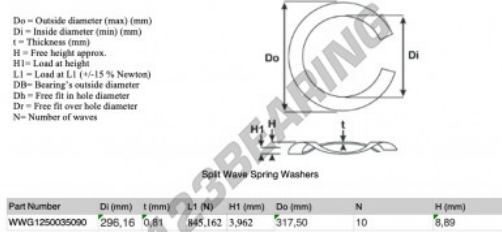

Split wave spring washer

SWSW-317.50-296.16-0.81-10 - SWSW-317.50-296.16-0.81-10

<https://www.123bearing.ca/accessories/washer/split-wave-spring-washer/swsw-317.50-296.16-0.81-10>

PRODUCT FEATURES

Brand	GEN
Inside diameter	296.16 mm
Thickness	0.81 mm
Material	STEEL
Packaging	1
Load at L1	845.162 N
Load height	3.962
Outside diameter (max)	317.5 mm
Number of waves	10