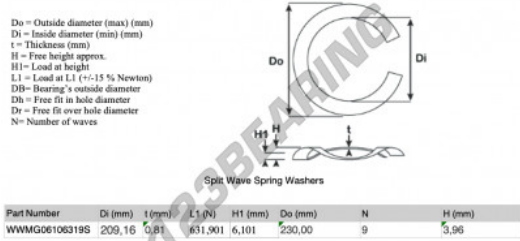

Split wave spring washer

SWSW-230-209.16-0.81-9-SS - SWSW-230-209.16-0.81-9-SS

<https://www.123bearing.ca/accessories/washer/split-wave-spring-washer/swsw-230-209.16-0.81-9-ss>

PRODUCT FEATURES

Brand	GEN
Inside diameter	209.16 mm
Thickness	0.81 mm
Material	STAINLESS STEEL
Packaging	1
Load at L1	631.901 N
Load height	6.101
Outside diameter (max)	230 mm
Number of waves	9