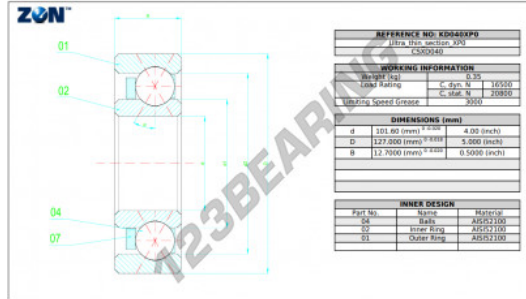

Deep groove ball bearing single row KD040-XPO-ZEN - KD040-XPO-ZEN

<https://www.123bearing.ca/bearing-housing/deep-groove-bearing/single-row/kd040-xpo-zen>

PRODUCT FEATURES

Brand	ZEN
N° Ean13	3616060799654
Inside diameter	101.6 mm
Outside diameter	127 mm
Thickness	12.7 mm
Limiting speed	3000 rpm
Dynamic load	16.5 kN
Static load	20.8 kN
Packaging	1