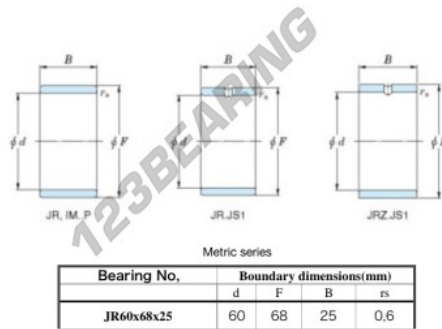

Inner ring JR60X65X25-JTEKT - JR60X65X25-KOYO

<https://www.123bearing.ca/bearing-housing/needle-roller-bearing/inner-ring/jr60x65x25-koyo>

Boundary dimensions

PRODUCT FEATURES

Brand	JTEKT
N° Ean13	3616060800701
Inside diameter	60 mm
Outside diameter	68 mm
Thickness	25 mm
Type	JR
Packaging	1