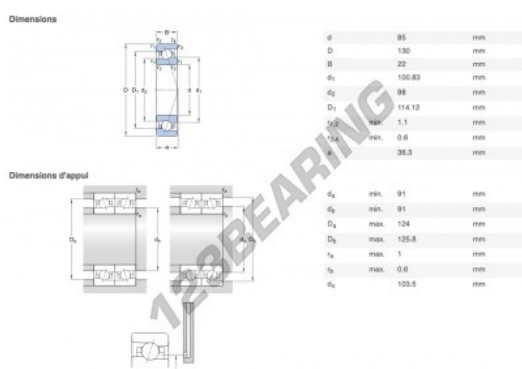

## Deep groove ball bearing single row 7017-ACE-GB-P4A-SKF - 7017-ACE-GB-P4A-SKF

<https://www.123bearing.ca/bearing-housing/deep-groove-bearing/single-row/7017-ace-gb-p4a-skf>

### PRODUCT FEATURES

Brand	SKF
N° Ean13	7316575996994
Inside diameter	85 mm
Outside diameter	130 mm
Thickness	22 mm
Weight	0.895 g
Packaging	1

[contact@123bearing.ca](mailto:contact@123bearing.ca)

+1(646) 712 9672