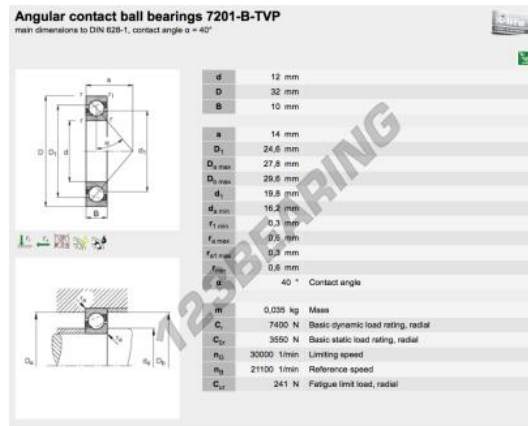

Deep groove ball bearing single row 7201-B-XL-TVP-FAG - 7201-B-TVP-FAG

<https://www.123bearing.ca/bearing-housing/deep-groove-bearing/single-row/7201-b-tvp-fag>

PRODUCT FEATURES

Brand	FAG
N° Ean13	4054372871641
Inside diameter	12 mm
Outside diameter	32 mm
Thickness	10 mm
Limiting speed	33000 rpm
Weight	38 g
Dynamic load	7.9 kN
Static load	3.55 kN
Packaging	1