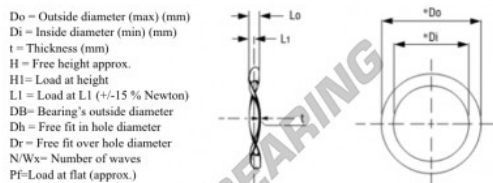

Compression wave spring washer WSW-CT-61.9-50-0.50-4 - W2437020

<https://www.123bearing.ca/accessories/washer/compression-wave-spring-washer/w2437020>

Wave Spring Washers - Compression Type

Part Number	Di (mm)	Do (mm)	T (mm)	Wx	Pf (N)	R (N/mm)	Lo (mm)	Db (mm)
W2437-020	50,0	61,9	0,50	4	1127,8	137,3	4,00	62

PRODUCT FEATURES

Brand	GEN
Inside diameter	50 mm
Outside diameter	61.9 mm
Thickness	0.5 mm
Weight	4 g
Material	STEEL
Number of corrugations	4
Packaging	1
Flat load (approx)	1127 N
R	137.3 N/mm
Approximate headroom	4 mm
Ball bearing diameter	62 mm