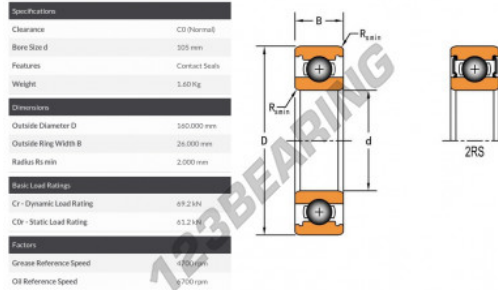

Deep groove ball bearing single row 6021-2RS-TIMKEN - 6021-2RS-TIMKEN

<https://www.123bearing.ca/bearing-housing/deep-groove-bearing/single-row/6021-2rs-timken>

PRODUCT FEATURES

Brand	TIMKEN
N° Ean13	53893722344
Inside diameter	105 mm
Sealing	Seal on both sides
Outside diameter	160 mm
Thickness	26 mm
Weight	1590 g
Dynamic load	29.2 kN
Static load	61.2 kN
Packaging	1