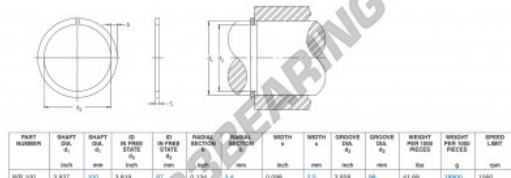

### PRODUCT FEATURES

Brand	INA
N° Ean13	3616060823663
Inside diameter	98 mm
Outside diameter	100 mm
Thickness	2.5 mm
Limiting speed	1560 rpm
Packaging	1

[contact@123bearing.ca](mailto:contact@123bearing.ca)