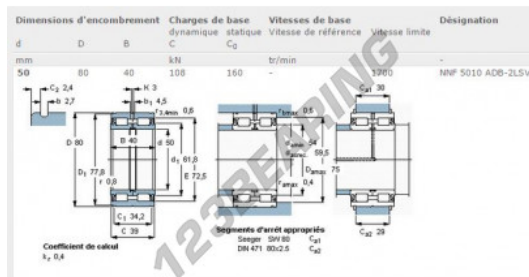

Roller bearing NNF5010-ADB-2LSV-SKF - NNF5010-ADB-2LSV-SKF

<https://www.123bearing.ca/bearing-housing/roller-bearing/roller/nnf5010-adb-2lsv-skf>

PRODUCT FEATURES

Brand	SKF
N° Ean13	7316572507759
Inside diameter	50 mm
Outside diameter	80 mm
Thickness	40 mm
Weight	760 g
Packaging	1