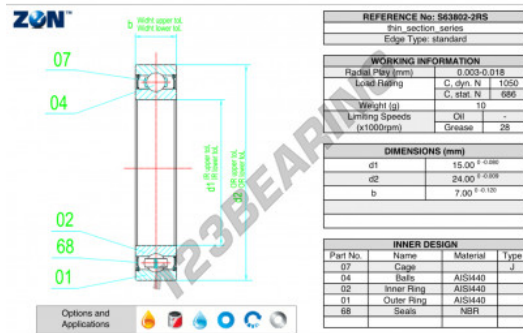

## Deep groove ball bearing single row S63802-2RS-ZEN - 63802-2RS-INOX-ZEN

<https://www.123bearing.ca/bearing-housing/deep-groove-bearing/single-row/63802-2rs-inox-zen>

### PRODUCT FEATURES

Brand	ZEN
N° Ean13	3616060489548
Inside diameter	15 mm
Sealing	Seal on both sides
Outside diameter	24 mm
Thickness	7 mm
Weight	9 g
Dynamic load	1 kN
Packaging	1

[contact@123bearing.ca](mailto:contact@123bearing.ca)