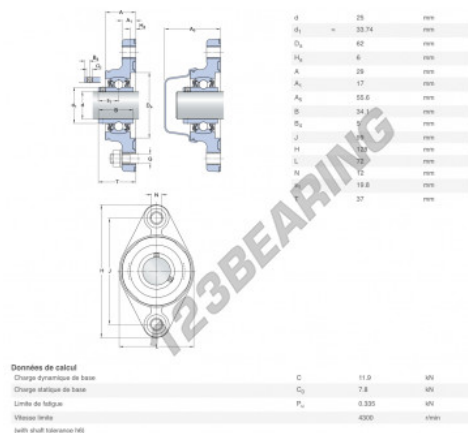

Housed bearing 2 bolts F2BC-25M-TPSS-SKF - F2BC-25M-TPSS-SKF

<https://www.123bearing.ca/bearing-housing/housed-bearing/cast-iron-housed-bearing-2/f2bc-25m-tpss-skf>

PRODUCT FEATURES

Brand	SKF
N° Ean13	7316577858726
Shaft diameter	25 mm
No. of fasteners	2
Tightening	Eccentric locking ring
Mounting center distance	99 mm
Material	FOOD-GRADE POLYPROPYLENE
Weight	290 g
Packaging	1
Standard	No standard