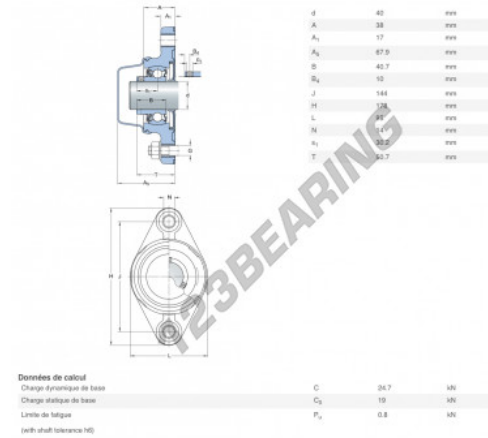

Housed bearing 2 bolts

F2BC-40M-CPSS-DFH-SKF - F2BC-40M-CPSS-DFH-SKF

<https://www.123bearing.ca/bearing-housing/housed-bearing/cast-iron-housed-bearing-2/f2bc-40m-cpss-dfh-skf>

PRODUCT FEATURES

Brand	SKF
N° Ean13	7316577859303
Shaft diameter	40 mm
No. of fasteners	2
Tightening	Eccentric locking ring
Mounting center distance	144 mm
Material	FOOD-GRADE POLYPROPYLENE
Packaging	1