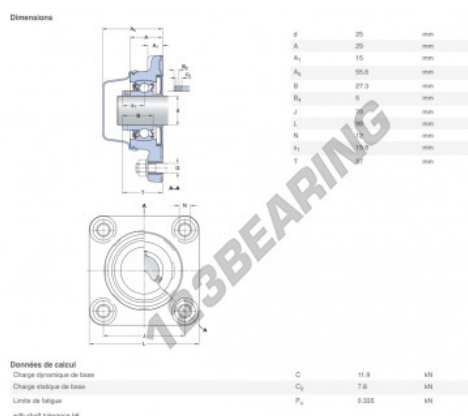

Housed bearing 4 bolts

F4BC-25M-CPSS-DFH-SKF - F4BC-25M-CPSS-DFH-SKF

<https://www.123bearing.ca/bearing-housing/housed-bearing/cast-iron-housed-bearing-4/f4bc-25m-cpss-dfh-skf>

PRODUCT FEATURES

Brand	SKF
N° Ean13	7316577858467
Shaft diameter	25 mm
Shaft diameter	0.984" inch
No. of fasteners	4
Tightening	Eccentric locking ring
Mounting center distance	70 mm
Mounting center distance	2.756" inch
Limiting speed	700 rpm
Material	FOOD-GRADE POLYPROPYLENE
Weight	380 g
Dynamic load	11.9 kN
Static load	7.8 kN
Packaging	1
Standard	No standard