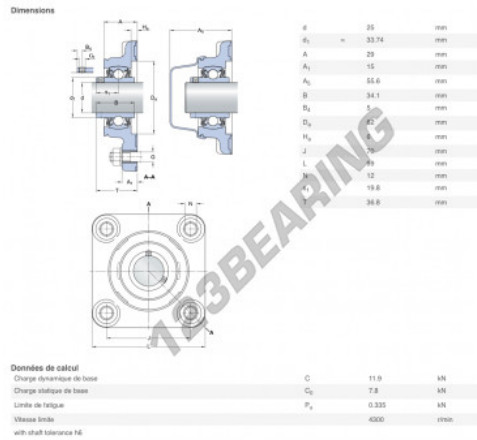

## Housed bearing 4 bolts F4BC-25M-TPSS-SKF - F4BC-25M-TPSS-SKF

<https://www.123bearing.ca/bearing-housing/housed-bearing/cast-iron-housed-bearing-4/f4bc-25m-tpss-skf>

### PRODUCT FEATURES

|                          |                          |
|--------------------------|--------------------------|
| Brand                    | SKF                      |
| N° Ean13                 | 7316577858702            |
| Shaft diameter           | 25 mm                    |
| No. of fasteners         | 4                        |
| Tightening               | Eccentric locking ring   |
| Mounting center distance | 70 mm                    |
| Limiting speed           | 4300 rpm                 |
| Material                 | FOOD-GRADE POLYPROPYLENE |
| Weight                   | 333 g                    |
| Dynamic load             | 11.9 kN                  |
| Static load              | 7.8 kN                   |
| Packaging                | 1                        |
| Standard                 | No standard              |