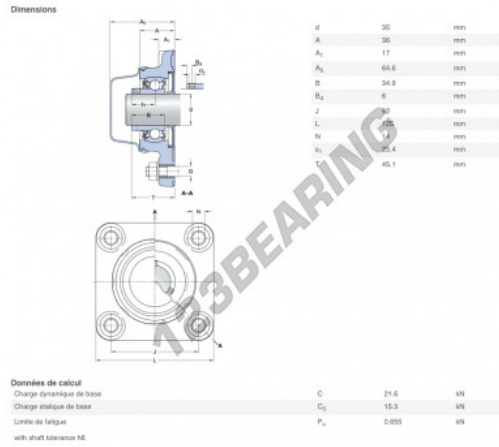

Housed bearing 4 bolts F4BC-35M-CPSS-DFH-SKF - F4BC-35M-CPSS-DFH-SKF

<https://www.123bearing.ca/bearing-housing/housed-bearing/cast-iron-housed-bearing-4/f4bc-35m-cpss-dfh-skf>

PRODUCT FEATURES

Brand	SKF
N° Ean13	7316577855978
Shaft diameter	35 mm
No. of fasteners	4
Tightening	Eccentric locking ring
Mounting center distance	92 mm
Material	FOOD-GRADE POLYPROPYLENE
Weight	792 g
Packaging	1
Standard	No standard