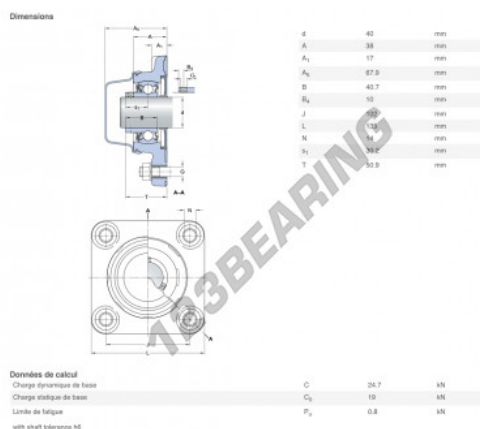

## Housed bearing 4 bolts F4BC-40M-CPSS-DFH-SKF - F4BC-40M-CPSS-DFH-SKF

<https://www.123bearing.ca/bearing-housing/housed-bearing/cast-iron-housed-bearing-4/f4bc-40m-cpss-dfh-skf>

### PRODUCT FEATURES

Brand	SKF
N° Ean13	7316577859280
Shaft diameter	40 mm
No. of fasteners	4
Tightening	Eccentric locking ring
Mounting center distance	102 mm
Limiting speed	500 rpm
Material	FOOD-GRADE POLYPROPYLENE
Weight	1000 g
Dynamic load	24.7 kN
Static load	19 kN
Packaging	1
Standard	No standard