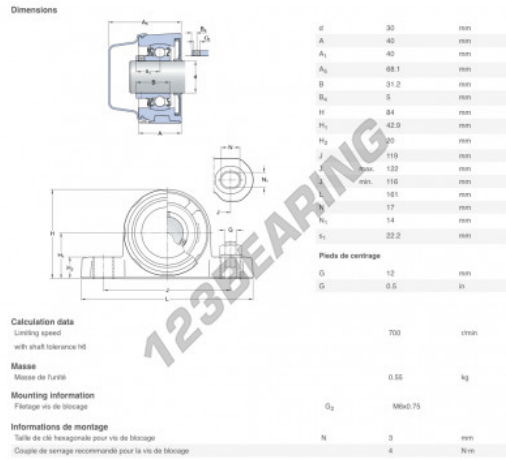

Housed bearing 2 bolts P2BC-30M-CPSS-DFH-SKF - P2BC-30M-CPSS-DFH-SKF

<https://www.123bearing.ca/bearing-housing/housed-bearing/cast-iron-housed-bearing-2/p2bc-30m-cpss-dfh-skf>

PRODUCT FEATURES

| | |
|--------------------------|--------------------------|
| Brand | SKF |
| N° Ean13 | 7316577829078 |
| Shaft diameter | 30 mm |
| No. of fasteners | 2 |
| Tightening | Eccentric locking ring |
| Mounting center distance | 119 mm |
| Material | FOOD-GRADE POLYPROPYLENE |
| Packaging | 1 |