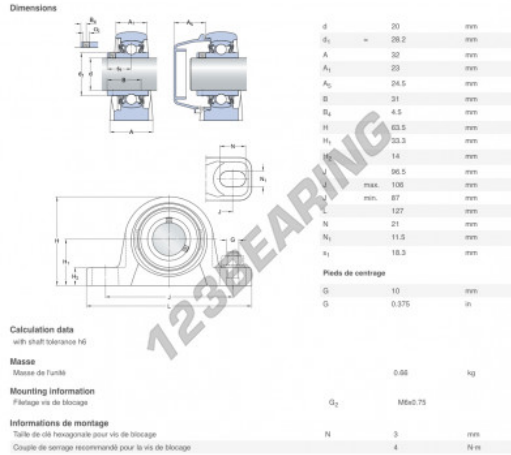

Housed bearing 2 bolts P2BSS-20M-YTPSS-SKF - P2BSS-20M-YTPSS-SKF

<https://www.123bearing.ca/bearing-housing/housed-bearing/cast-iron-housed-bearing-2/p2bss-20m-ytpss-skf>

PRODUCT FEATURES

Brand	SKF
N° Ean13	7316577847300
Shaft diameter	20 mm
Shaft diameter	0.787" inch
No. of fasteners	2
Tightening	Eccentric locking ring
Mounting center distance	96.5 mm
Mounting center distance	3.799" inch
Material	STAINLESS STEEL
Packaging	1