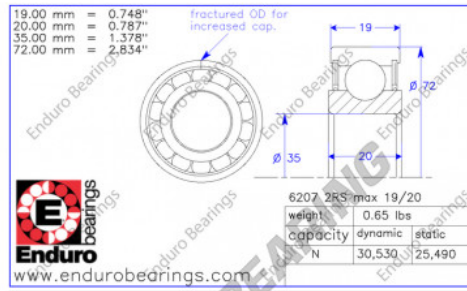

## Deep groove ball bearing single row 6207-2RS-MAX-19-20-ENDURO - 6207-2RS-MAX-19-20-ENDURO

<https://www.123bearing.ca/bearing-housing/deep-groove-bearing/single-row/6207-2rs-max-19-20-enduro>

Enduro	Insert Bearing
Inner Diameter, d	35.0 mm
Outer Diameter, D	72.0 mm
Width, B	20.00 mm
Inner Width, b	19.00 mm
Dynamic Capacity, Cr.	38,930 N
Static Capacity, Cor.	28,780 N
Weight	0.64 lb

### PRODUCT FEATURES

Brand	ENDURO
N° Ean13	195947009725
Inside diameter	35 mm
Sealing	Seal on both sides
Outside diameter	72 mm
Thickness	20 mm
Weight	290 g
Packaging	1

[contact@123bearing.ca](mailto:contact@123bearing.ca)