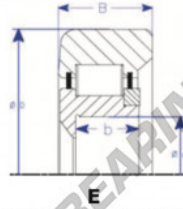

Mast guide bearing MG306DDL-2-ENDURO - MG306-DDL-2-ENDURO

<https://www.123bearing.ca/bearing-housing/deep-groove-bearing/mast-guide/mg306-ddl-2-enduro>

Non-Threaded Shoulder

Style IV Roller Bearing

Part Number	Style	Inner Diameter, d	Outer Diameter, D	Inner Ring Width, b	Outer Ring Width, B	Radius, R	Dynamic Capacity	Static Capacity
MG 306 DDL-2	IV-a Non threaded shoulder	30,000 mm	75,70 mm	16 mm	24,000 mm	6,000 mm	57,100 kN	67,100 kN

PRODUCT FEATURES

Brand	ENDURO
N° Ean13	3616060581822
Inside diameter	30 mm
Outside diameter	75.2 mm
Thickness	24 mm
Weight	150 g
Dynamic load	57.1 kN
Static load	67.1 kN
Packaging	-
Standard	-

contact@123bearing.ca