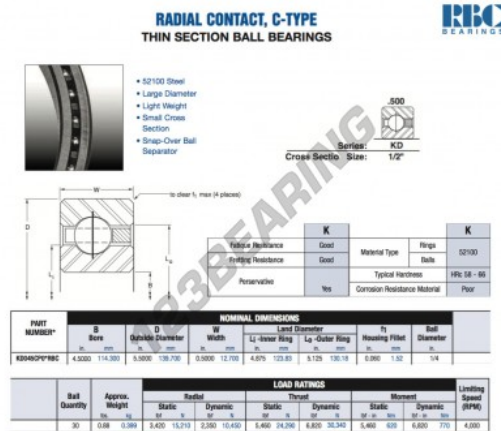

Deep groove ball bearing single row KD045-CP0 - KD045-CP0

<https://www.123bearing.ca/bearing-housing/deep-groove-bearing/single-row/kd045-cp0>

PRODUCT FEATURES

Brand	GEN
Inside diameter	114.3 mm
Outside diameter	139.7 mm
Thickness	12.7 mm
Weight	399 g
Packaging	1