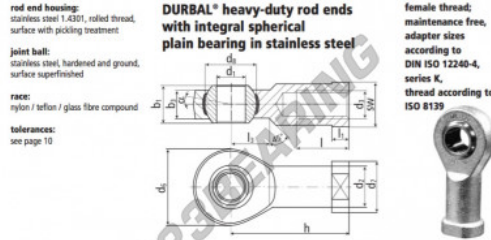

SI Rod end BEF10SO-61-501-DURBAL - BEF10-SO-DURBAL

<https://www.123bearing.ca/bearing-housing/rod-end/si/bef10-so-durbal>

BEF10SO-61-501

order number		measurements [mm]												
type	right hand thread	left hand thread	d ₁	d ₂	d ₃	d ₄	d ₅	d ₆	d ₇	d ₈	b ₁	b ₂	b ₃	
BEF 10SO -61	-501		10	15,0	M 10 x 1,25	28	19	19,00	14	10,5				
type		measurements [mm]										weight	basic load rating	
h	l	l ₁	l ₂	l ₃	SW	α ₁ [°]	α ₂ [°]	β [°]	C	C ₀	stat. [N]	stat. [N]		
BEF 10SO	43	20	6,5	15	17	13,5	8,0	0,074	6400	18300				

PRODUCT FEATURES

Brand	DURBAL
N° Ean13	3663952509433
Inside diameter	10 mm
Outside diameter	28 mm
Thickness	14 mm
Type	SI
Weight	74 g
Thread	Right-hand thread
Lubrication	without
Packaging	1

contact@123bearing.ca