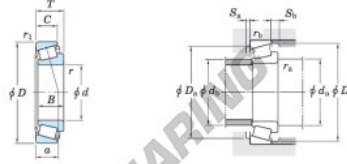

Tapered roller bearing 32320-JR-JTEKT - 32320-JR-JTEKT

<https://www.123bearing.ca/bearing-housing/roller-bearing/tapered/32320-jr-jtekt>

Single-row tapered roller bearings
metric series

Koyo

| Boundary dimensions (mm) | | | | Basic load ratings (kN) | | | | Limiting speeds (min ⁻¹) | | Bearing No. ¹⁾ | |
|--------------------------|-----|------|----|-------------------------|----------------|-----------------|-------------|--------------------------------------|-------|---------------------------|---------|
| d | D | T | B | C | C _r | C _{0r} | Grease lub. | Oil lub. | | | |
| 100 | 215 | 77.5 | 73 | 60 | 4 | 3 | 579 | 783 | 1 800 | 2 400 | 32320JR |

| Dimension series to ISO 355 (Refer. 1) | Load center (mm) a | Mounting dimensions (mm) | | | | | | | | Constant e | Axial load factors | | (Refer. 1) Mass (kg) | |
|--|--------------------|--------------------------|----------------------|----------------------|----------------------|----------------------|----------------------|----------------------|----------------------|------------|--------------------|----------------|----------------------|------|
| | | d _{1a} min. | d _{1a} max. | D _{1a} min. | D _{1a} max. | S _{1a} min. | S _{1a} max. | r _{1a} min. | r _{1a} max. | | Y ₁ | Y ₀ | | |
| 26D | 53.9 | 118 | 123 | 201 | 177 | 200 | 8 | 17.5 | 3 | 2.5 | 0.35 | 1.74 | 0.96 | 13.0 |

PRODUCT FEATURES

| | |
|------------------|---------------|
| Brand | JTEKT |
| N° Ean13 | 3663952410623 |
| Inside diameter | 100 mm |
| Outside diameter | 215 mm |
| Thickness | 77.5 mm |
| Packaging | 1 |