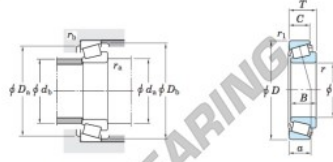

## Tapered roller bearing 16137-16284-JTEKT - 16137-16284-JTEKT

<https://www.123bearing.ca/bearing-housing/roller-bearing/tapered/16137-16284-jtekt>

Single-row tapered roller bearings  
inch series

Koyo

Boundary dimensions (mm)							Basic load ratings (kN)		Limiting speeds (min <sup>-1</sup> )	
d	D	T	B	C	r <sub>1</sub> max.	r <sub>1</sub> min.	C <sub>r</sub>	C <sub>10</sub>	Grease lub.	Oil lub.
34.925	72.238	20.638	20.638	19.875	3.6	1.2	49.7	61.3	5 600	7 400

Bearing No.		Load center (mm)	Mounting dimensions (mm)						Constant	Axial load factors		(Refer to Mass (kg))	
Inner ring	Outer ring	a	d <sub>a</sub>	d <sub>b</sub>	D <sub>a</sub>	D <sub>b</sub>	r <sub>a</sub> max.	r <sub>b</sub> max.	e	Y <sub>1</sub>	Y <sub>2</sub>	Inner ring	Outer ring
16137	16284	16.6	46.5	40.5	63.0	67.0	3.6	1.2	0.40	1.49	0.82	0.236	0.144

### PRODUCT FEATURES

Brand	JTEKT
N° Ean13	3663952426310
Inside diameter	34.925 mm
Outside diameter	72.238 mm
Thickness	20.638 mm
Packaging	1

[contact@123bearing.ca](mailto:contact@123bearing.ca)

+1(646) 712 9672