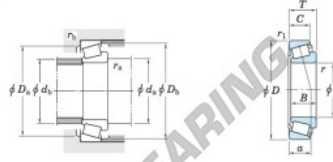

Tapered roller bearing 16137-16284-JTEKT - 16137-16284-JTEKT

<https://www.123bearing.ca/bearing-housing/roller-bearing/tapered/16137-16284-jtekt>

Single-row tapered roller bearings
inch series

Koyo

Boundary dimensions (mm)							Basic load ratings (kN)		Limiting speeds (min ⁻¹)	
d	D	T	B	C	r ₁ max.	r ₁ min.	C _r	C ₁₀	Grease lub.	Oil lub.
34.925	72.238	20.638	20.638	19.875	3.6	1.2	49.7	61.3	5 600	7 400

Bearing No.		Load center (mm)	Mounting dimensions (mm)					Constant	Axial load factors		(Refer to) Mass (kg)		
Inner ring	Outer ring	a	d _a	d _b	D _a	D _b	r _a max.	r _b max.	e	Y ₁	Y ₂	Inner ring	Outer ring
16137	16284	16.6	46.5	40.5	63.0	67.0	3.6	1.2	0.40	1.49	0.82	0.236	0.144

PRODUCT FEATURES

Brand	JTEKT
N° Ean13	3663952426310
Inside diameter	34.925 mm
Outside diameter	72.238 mm
Thickness	20.638 mm
Packaging	1

contact@123bearing.ca

+1(646) 712 9672

CRT4 de Lesquin 60 Rue Du Haut De Sainghin 59273 Fretin FRANCE