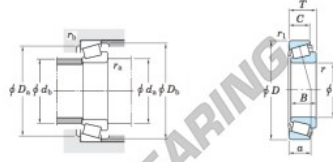

Tapered roller bearing 2788R-2735X-JTEKT - 2788R-2735X-JTEKT

<https://www.123bearing.ca/bearing-housing/roller-bearing/tapered/2788r-2735x-jtekt>

Single-row tapered roller bearings inch series Koyo

Boundary dimensions (mm)							Basic load ratings (kN)		Limiting speeds (min ⁻¹)	
d	D	T	B	C	r_a max.	r_b max.	C_r	C_{10}	Grease lub.	Oil lub.
38.100	73.025	23.812	25.664	19.050	3.6	0.8	74.1	92.2	5 400	7 200

Bearing No.		Load center (mm)	Mounting dimensions (mm)						Constant	Axial load factors		(Refer to) Mass (kg)	
Inner ring	Outer ring	a	d_a	d_b	D_a	D_b	r_a max.	r_b max.	e	Y_1	Y_2	Inner ring	Outer ring
2788R	2735X	15.9	50.0	43.5	66.0	69.0	3.6	0.8	0.30	1.98	1.09	0.308	0.134

PRODUCT FEATURES

Brand	JTEKT
N° Ean13	3663952426600
Inside diameter	38.1 mm
Outside diameter	73.025 mm
Thickness	23.812 mm
Packaging	1

contact@123bearing.ca

+1(646) 712 9672

CRT4 de Lesquin 60 Rue Du Haut De Sainghin 59273 Fretin FRANCE