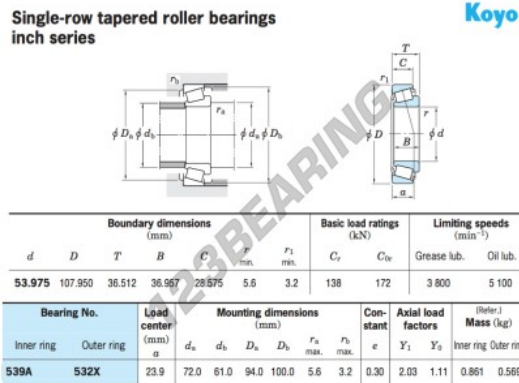

Tapered roller bearing 539A-532X-JTEKT - 539A-532X-JTEKT

<https://www.123bearing.ca/bearing-housing/roller-bearing/tapered/539a-532x-jtekt>

PRODUCT FEATURES

Brand	JTEKT
N° Ean13	3663952427898
Inside diameter	53.975 mm
Outside diameter	107.95 mm
Thickness	36.512 mm
Packaging	1