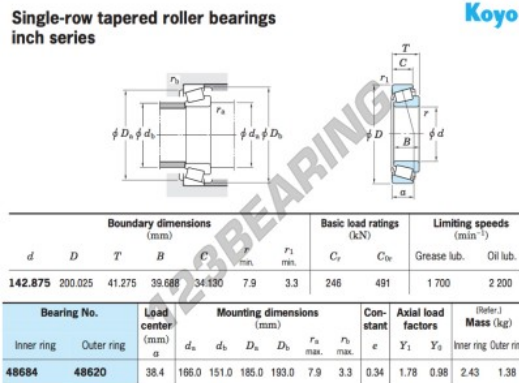

Tapered roller bearing 48684-48620-JTEKT - 48684-48620-JTEKT

<https://www.123bearing.ca/bearing-housing/roller-bearing/tapered/48684-48620-jtekt>

PRODUCT FEATURES

Brand	JTEKT
N° Ean13	3663952431703
Inside diameter	142.875 mm
Outside diameter	200.025 mm
Thickness	41.275 mm
Packaging	1