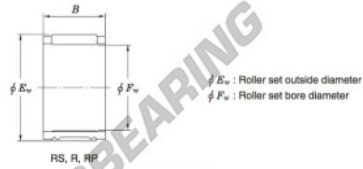

Needle roller bearing RS091210-JTEKT - RS091210-JTEKT

<https://www.123bearing.ca/bearing-housing/needle-roller-bearing/needle/rs091210-jtekt>

Needle roller and cage assemblies Koyo

Boundary dimensions (mm.)			Basic load ratings (kN)			Limiting speeds (min ⁻¹)	Bearing No.	Special series (Cage)	[Outer] Mass (g)
F_w	E_w	B	C_r	C_0	Oil lub.				
9	12	10	3.8	4.0	43 000	RS091210	—	2.9	

PRODUCT FEATURES

Brand	JTEKT
N° Ean13	3663952465821
Inside diameter	9 mm
Outside diameter	12 mm
Thickness	10 mm
Weight	2.9 g
Packaging	1

contact@123bearing.ca

+1(646) 712 9672

CRT4 de Lesquin 60 Rue Du Haut De Sainghin 59273 Fretin FRANCE