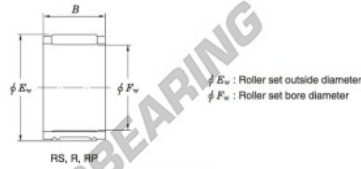

Needle roller bearing RS141810Q2-JTEKT - RS141810Q2-JTEKT

<https://www.123bearing.ca/bearing-housing/needle-roller-bearing/needle/rs141810q2-jtekt>

Needle roller and cage assemblies Koyo

Boundary dimensions (mm)			Basic load ratings (kN)		Limiting speeds (min ⁻¹)	Bearing No.	Special series (Cage)	[Outer] Mass (g)
F_w	E_w	B	C_r	C_0	Oil lub.			
14	18	10	5.8	65	31 000	RS141810Q2	—	6.0

PRODUCT FEATURES

Brand	JTEKT
N° Ean13	3663952465968
Inside diameter	14 mm
Outside diameter	18 mm
Thickness	10 mm
Weight	6 g
Packaging	1

contact@123bearing.ca

+1(646) 712 9672

CRT4 de Lesquin 60 Rue Du Haut De Sainghin 59273 Fretin FRANCE